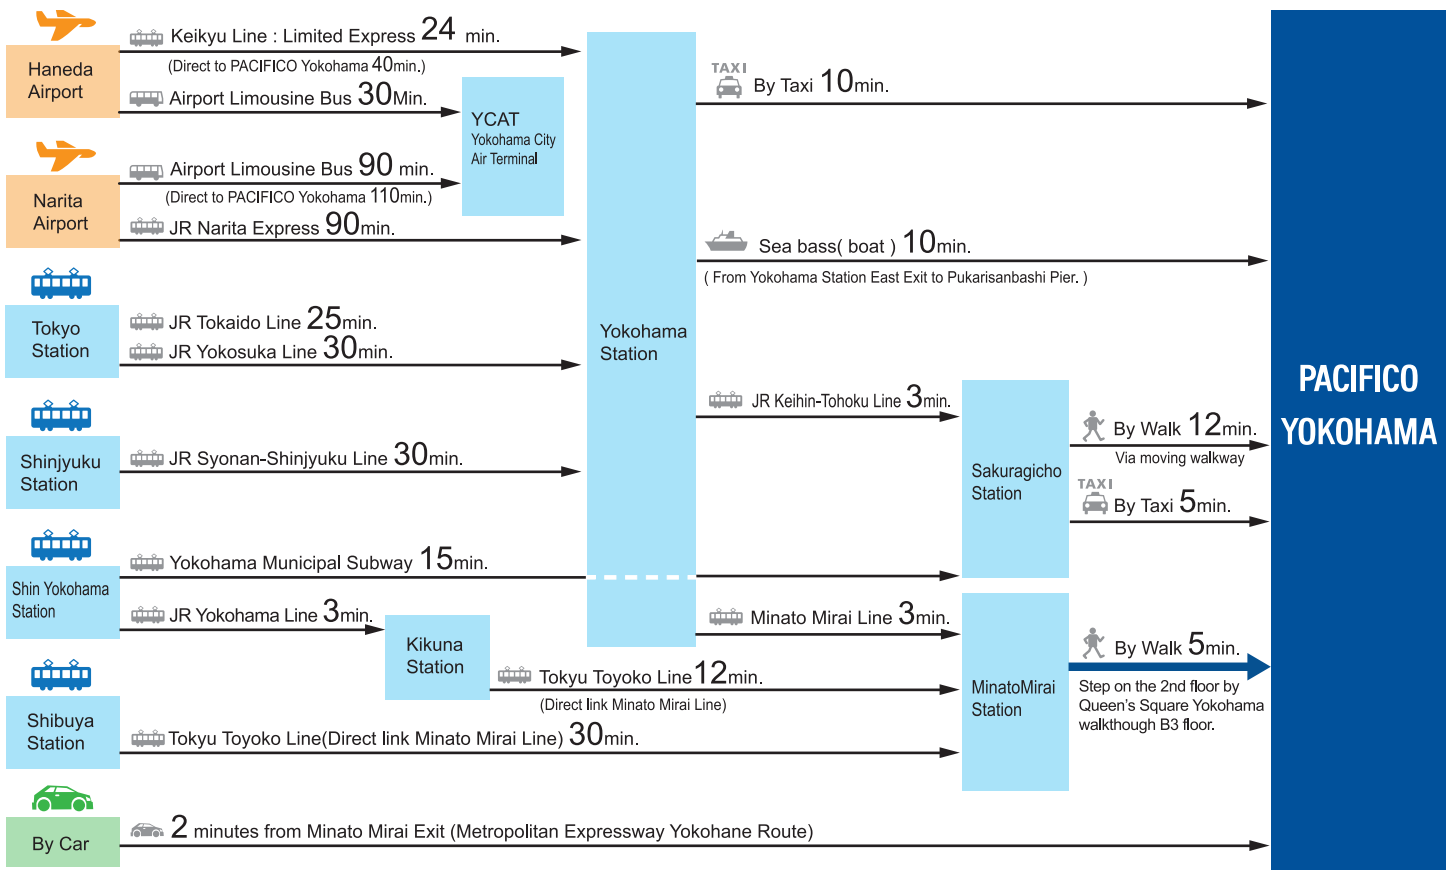

PACIFICO Yokohama Access & Area Map

1-1-1 Minato Mirai, Nishi-ku, Yokohama 220-0012, Japan Information: TEL +81-45-221-2155

Easy access from all over the world.

30 min.
from Tokyo
by train.

5 min. walk from
Minato Mirai station
(Minato Mirai Line).

30 min. from Tokyo International Airport (Haneda).
100 min. from Narita International Airport.
20 min. from JR Shin Yokohama Station.
2 min. from Minato Mirai Exit (Metropolitan Expressway
Yokohane Route).

P1 Minato Mirai Public Parking Lot ¥270/30min. 7:00 to 24:00 *You can take your car out anytime 24hr.

P2 Rinko Park Parking Lot ¥250/30min. 8:00 to 21:00

P3 Bus / Large Vehicle Parking Lot ¥500/30min. 24 hours open *Enter and exit between 7:00 and 22:00. Advanced reservations required

Notes:

- Actual travel times required depend on the facilities you are going to visit. An early arrival is recommended.
- Transfer times are not included.
- Actual travel times required also depend on the road conditions and which terminal you will use.