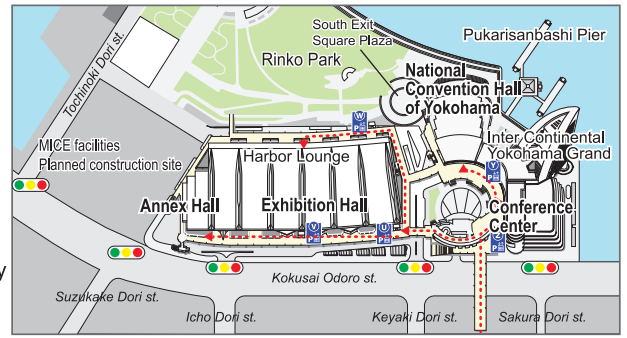

PACIFICO Yokohama Access & Area Map

1-1-1 Minato Mirai, Nishi-ku, Yokohama 220-0012, Japan Information: TEL +81-45-221-2155

Easy access from all over the world.

30 min.
from Tokyo
by train.

5 min. walk from
Minato Mirai station
(Minato Mirai Line).

30 min. from Tokyo International Airport (Haneda).
100 min. from Narita International Airport.
20 min. from JR Shin Yokohama Station.
2 min. from Minato Mirai Exit (Metropolitan Expressway
Yokohane Route).

P1 Minato Mirai Public Parking Lot ¥270/30min. 7:00 to 24:00 *You can take your car out anytime 24hr.

P2 Rinko Park Parking Lot ¥250/30min. 8:00 to 21:00

P3 Bus / Large Vehicle Parking Lot ¥500/30min. 24 hours open *Enter and exit between 7:00 and 22:00. Advanced reservations required